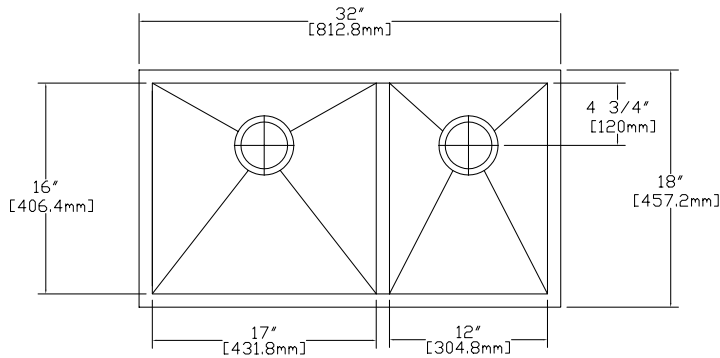

DSZ-6040LD

UPC: 813649021769

Style:

- Zero Radius
- Undermount
- Kitchen Sink
- 50/50 Straight-Cut Double Bowl
- Low Divide

Size:

- Overall: 32"x18"x10"
- Bowl Size: (L)17"x16"x10" | (R)12"x16"x10"

Features:

- 16 Gauge Thickness
- 304 Stainless Steel Sink
- 18/10 Chrome/Nickel Content
- Extra Large Sound Cancellation Pads
- Thermal Undercoating

Certifications:

- cUPC

Warranty:

- Lifetime Limited Warranty

Available Color/Finish