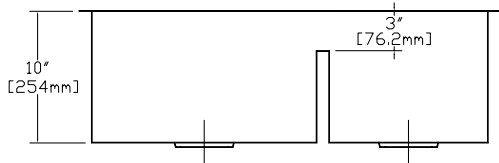

DSZ-6040LD

UPC: 813649021769

Style:

- Zero Radius
- Undermount
- Kitchen Sink
- 50/50 Straight-Cut Double Bowl
- Low Divide

Size:

- Overall: 32"x18"x10"
- Bowl Size: (L)17"x16"x10" | (R)12"x16"x10"

Features:

- 16 Gauge Thickness
- 304 Stainless Steel Sink
- 18/10 Chrome/Nickel Content
- Extra Large Sound Cancellation Pads
- Thermal Undercoating

Certifications:

- cUPC

Warranty:

- Lifetime Limited Warranty

Available Color/Finish